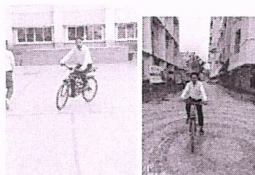

All the students of both the UG and PG Courses and all the members of both the Teaching and Non-Teaching staff are here by informed that on every Saturday "Motor vehicles Entry" (Two/Four wheelers) in to the college is prohibited towards making the campus a Carbon-free premises a step towards Prevailing the pollution free environment.

Staff and students are advised to make use of their bicycles

A. Schalam

Principal

Principal
Vaagdevi Degree & P.G. College
Kishanpura, Hanamakonda.

7.1.5: Green campus initiatives include:

Measures are taken to make the College a "Pollution Free" campus. All vehicles are directed to the parking area of the playground. Restricted entry of vehicles is being allowed on the campus. Once a week, we stop the entry of two-wheelers and cars completely. We are encouraging the students to use bicycles as far as possible

1. Restricted entry of automobiles

No Entry for Vehicles

2. Use of Bicycles/ Battery powered vehicles

3. Pedestrian Friendly pathways

4. Ban on use of Plastic (Circular must Paste)

Plastic has been banned in the campus students are encourage to bring jute bags to ensure pollution free and green campus